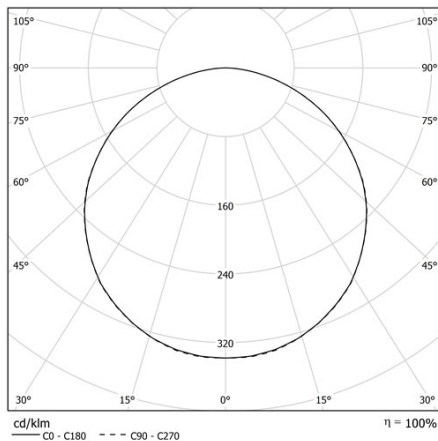

## BEN Large IP40 PG

Frosted Acryl-Satiné impact resistant.

CODE		FLUX	SIZE	CERTIFICATIONS
10PG60K3D	60W 3000K	7102lm	Ø 620mm	    