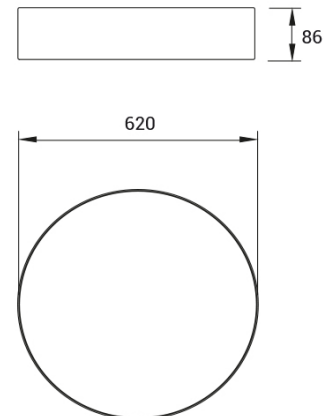

## BEN Large IP40 PG

Frosted Acryl-Satiné impact resistant.

CODE		FLUX	SIZE	CERTIFICATIONS
10PG60K3D	60W 3000K	7102lm	Ø 620mm	    